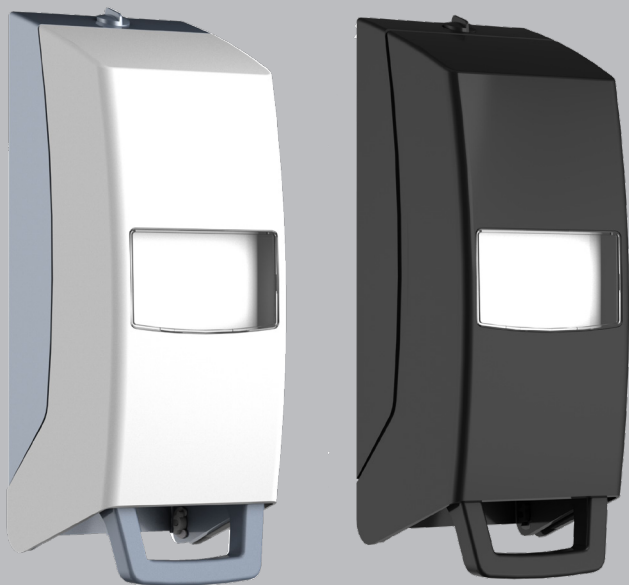

Dispensing Systems

The dispensing systems provided by Greven® ensure our products can be easily used in the correct quantity with every application. A closed system and adaptable dosing amounts guarantee cost effectiveness. Providing hygienic dispensing of the products, our systems help you achieve healthy skin for your employees.

Eco Dispenser

- Plastic dispenser suitable for all Greven® products in 2000 ml collapsible bottles
- Completely hygienic system with no contact between product and dispenser
- Easy filling and care
- Optional lock and dispensing adjustment

Neptune Manual Dispenser

- Plastic dispenser suitable for all Greven® products in 1000 ml Neptune bottles
- Completely hygienic system with no contact between product and dispenser
- 3-in-1 technology: reliable dispensing of liquid soaps, foam and handcleansers
- Optionally lockabe and touch-free models
- Drip trays available