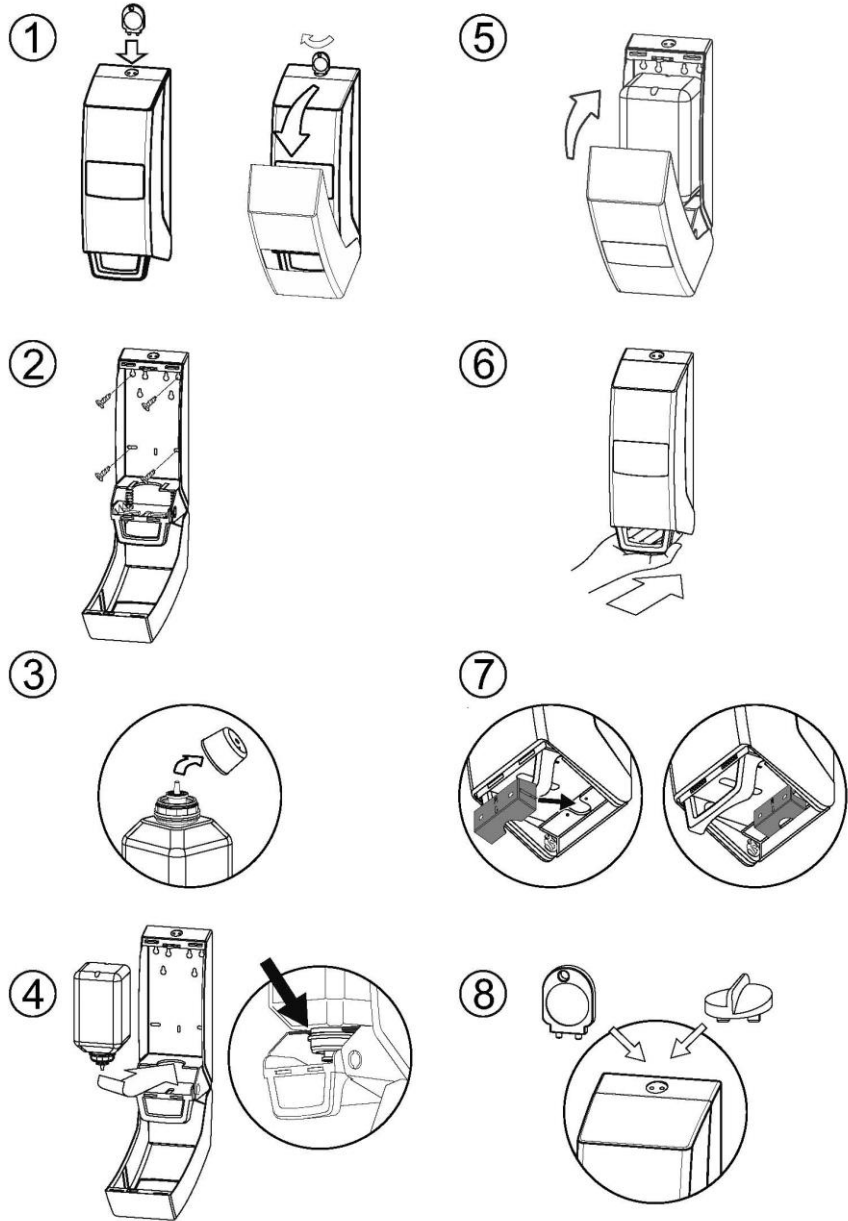

Product Information

Mounting and filling

Subject to modifications.

Version: 02/2019