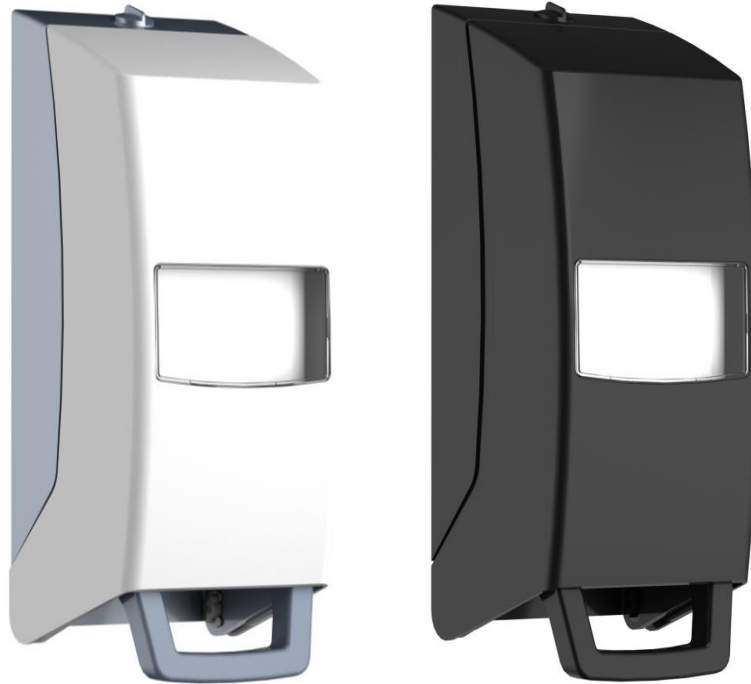

## ECO DISPENSER

Plastic Dispenser for 2000 ml collapsible bottles

### Description

- Completely hygienic system with no contact between product and dispenser
- Made of plastic
- Available in black or white
- Very simple handling and filling
- Sturdy design
- Optionally lockable
- Dispensing amount adjustable

### Dimensions

Width: approx. 126 mm, Height: approx. 331 mm without lever, Height: approx. 351 mm including lever, Depth: approx. 130 mm

### Packaging

The ECO DISPENSER is available as single unit in a cardboard box, incl. wall mounting material.