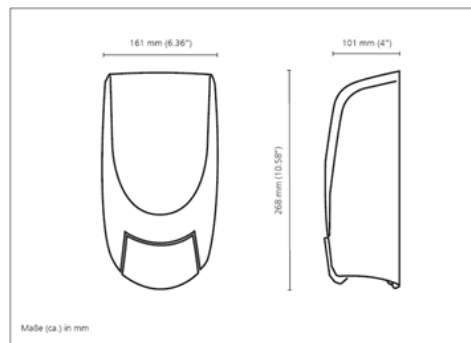

Dimensions

Width: approx. 161 mm, Height: approx. 268 mm, Depth: approx. 101 mm

Packaging

The NEPTUNE MANUAL dispenser is available as single unit in a cardboard box, incl. wall mounting material.

Ordering data